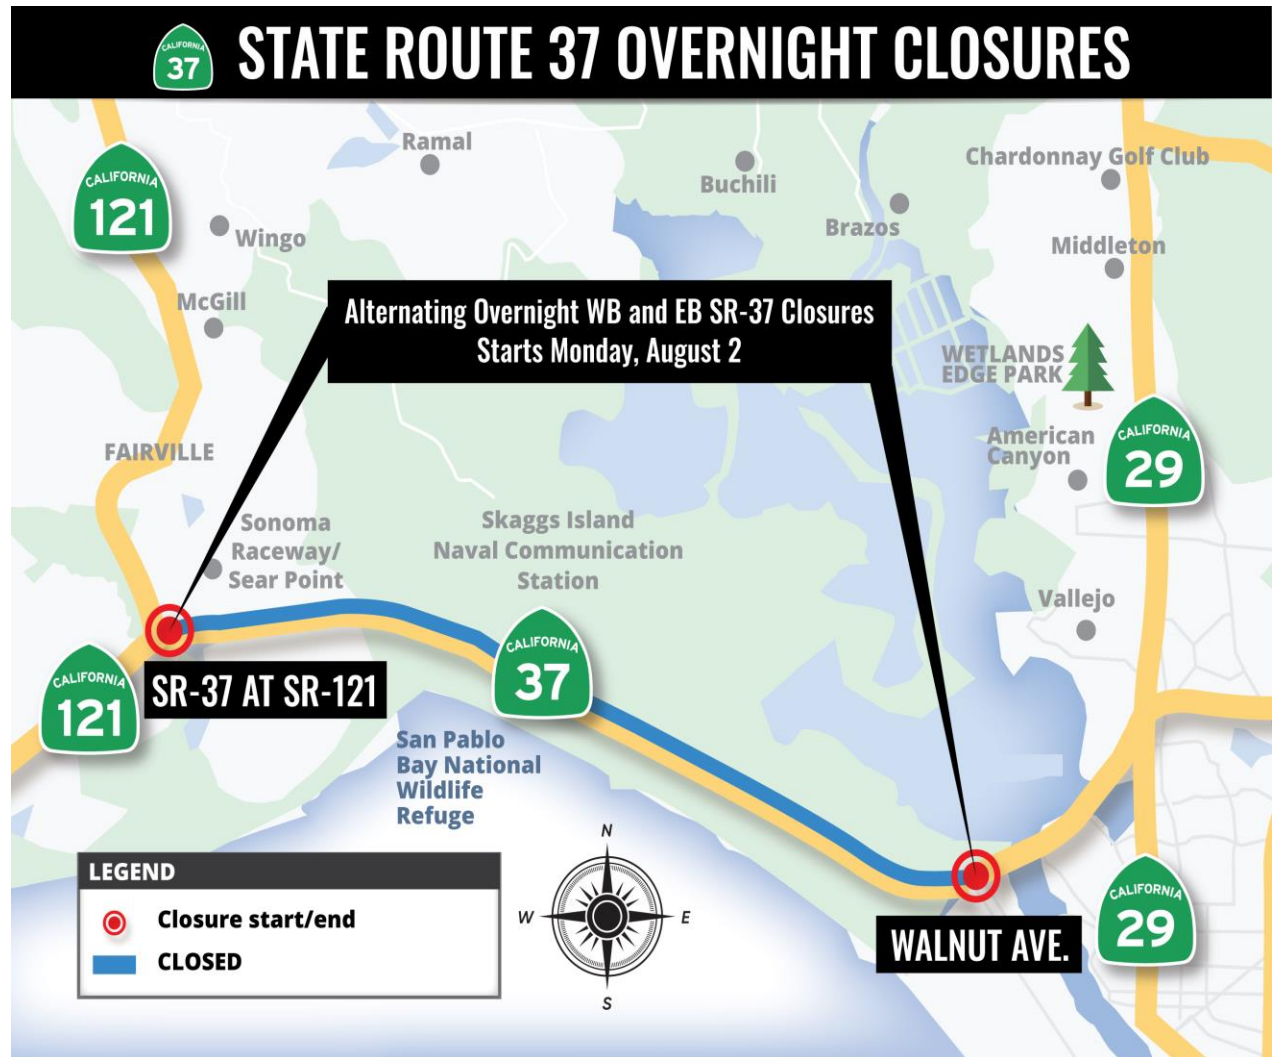

At least one travel direction of SR-37 will remain open at all times.

Scheduled Overnight SR-37 Closures

Week beginning August 1, 2021

Monday, Tuesday, August 2-3, 8:00 PM – 4:00 AM: **Westbound SR-37 Closed**
Wed., Thurs., Friday, August 4-6, 10:00 PM – 6:00 AM: **Eastbound SR-37 Closed**

Week beginning August 8, 2021

Monday, August 9, 8:00 PM – 4:00 AM: **Westbound SR-37 Closed**
Tuesday, August 10, 10:00 PM – 6:00 AM: **Eastbound SR-37 Closed**

BE WORK ZONE ALERT

TRAFFIC ADVISORY

Seven directional closures are scheduled on weekday nights, the first one occurring on westbound SR-37 on Monday, August 2, 2021. Only one direction of SR-37 will be closed at a time. (See full list of closures above)

During westbound highway closures, crews will also close the westbound SR-37 on-ramp from Railroad Avenue/Mare Island in Vallejo.

BE WORK ZONE ALERT

TRAFFIC ADVISORY

Caltrans will grind and pave areas of damaged asphalt on the 2.2-mile section of highway that traverses the northern shore of the San Pablo Bay between Solano and Sonoma counties.

During the work, motorists traveling on westbound SR-37 will be detoured onto northbound State Route 29 to westbound State Route 12/121 to southbound State Route 121.

Motorists traveling on eastbound SR-37 will be detoured onto northbound State Route 121 to eastbound Route 12/121 to southbound State Route 29.